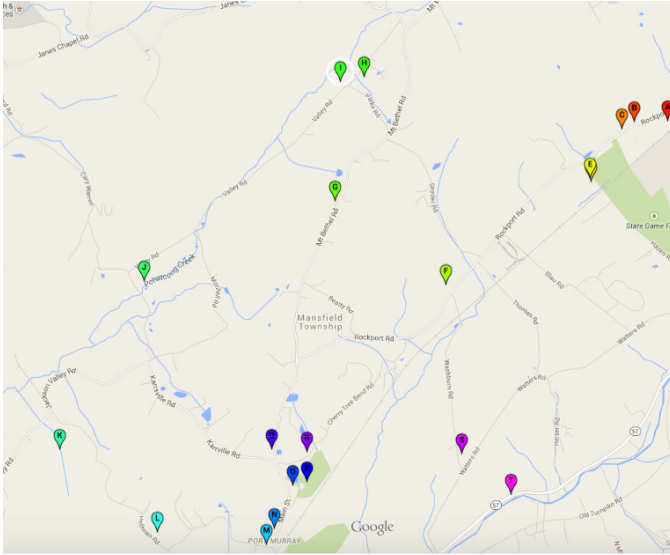

2015 Mansfield Township Town Wide Yard Sale April 25 & 26

Diamond Hill Neighborhood (Enter from Route 57)

- 2 Claremont Rd
- 15 Claremont Rd
- 12 Meadow Ln
- 10 Walter Terrace
- 8 Walter Terrace (Saturday)
- 40 Brookside Ave
- 3 Brookside Ave
- 8 Slope Dr
- 17 Slope Dr (Corner-Hillside)
- 7 Highland Ave
- 5 Highland Ave (Sunday)
- 1 Elmwood Dr (Saturday)
- 18 Elmwood Dr
- 19 Hillside Rd
- 12 Parkview Dr
- 12 Ridge St
- 20 Hillside Rd

DIAMOND HILL (Lists can be used to plan your driving route)

KENNSINGTON

Kensington & Laurel Ridge Neighborhoods (Enter Rt 57 & Airport Roads)

- 21 Ryan Way
- 24 Ryan Way
- 15 Saxton Ln
- 2 Flemming Pl
- 8 Winchester Ave
- 15 Ridgley St
- 21 Ridgley St
- 3 Wellington Pl
- 6 Oxford Ln
- 6 Canterbury Ln

Access map online from your smart phone and plan your route. <http://bit.ly/1cq07zn>

Port Murray (Lists can be used to plan your driving route)

Port Murray (Begin at Allen Road off Rt 57)

- 808 Rockport Rd
- 765 Rockport Rd
- 745 Rockport Rd
- 309 Hazen Rd
- 315 Hazen Rd
- 409 Rockport Rd
- 233 Mt Bethel Rd
- 572 Valley Rd
- 551 Valley Rd
- 100 Valley Rd
- 495 Hoffman Rd
- 212 Hoffman Rd
- 12 Hoffman Rd
- 233 Main St
- 298 Main St
- 48 Towpath Rd
- 17 Rockport Rd
- 49 Cherry Tree Bend Rd
- 34 Washburn Rd
- 1225 NJ-57 (Sunday)

Asbury Anderson/Butler Park

Asbury Anderson/Butler Park Neighborhood

- 38 Frome St
- 5 Clover Ave
- 70 Schafer Rd

Sunny View

Sunny View & Townhomes (Enter From Rt. 57 & Allen)

- 104 Hillside Terrace W
- 120 Sunnyview Ave W
- 119 Sunnyview Ave W
- 151 Riva Dr