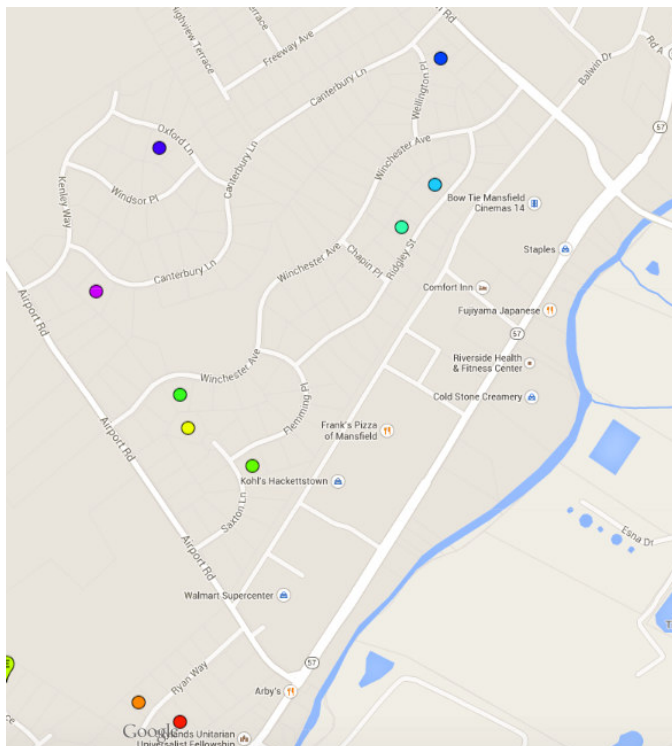

2015 Mansfield Township Town Wide Yard Sale April 25 & 26

Diamond Hill Neighborhood (Enter from Route 57)

- 2 Claremont Rd
- 15 Claremont Rd
- 12 Meadow Ln
- 10 Walter Terrace
- 8 Walter Terrace (Saturday)
- 40 Brookside Ave
- 3 Brookside Ave
- 8 Slope Dr
- 17 Slope Dr (Corner-Hillside)
- 7 Highland Ave
- 5 Highland Ave (Sunday)
- 1 Elmwood Dr (Saturday)
- 18 Elmwood Dr
- 19 Hillside Rd
- 12 Parkview Dr
- 12 Ridge St
- 20 Hillside Rd

DIAMOND HILL (Lists can be used to plan your driving route)

KENNSINGTON

Kensington & Laurel Ridge Neighborhoods (Enter Rt 57 & Airport Roads)

- 21 Ryan Way
- 24 Ryan Way
- 15 Saxton Ln
- 2 Flemming Pl
- 8 Winchester Ave
- 15 Ridgley St
- 21 Ridgley St
- 3 Wellington Pl
- 6 Oxford Ln
- 6 Canterbury Ln

Access map online from your smart phone and plan your route. <http://bit.ly/1cq07zn>

Port Murray (Lists can be used to plan your driving route)

Port Murray (Begin at Allen Road off Rt 57)

- 808 Rockport Rd
- 765 Rockport Rd
- 745 Rockport Rd
- 309 Hazen Rd
- 315 Hazen Rd
- 409 Rockport Rd
- 233 Mt Bethel Rd
- 572 Valley Rd
- 551 Valley Rd
- 100 Valley Rd
- 495 Hoffman Rd
- 212 Hoffman Rd
- 12 Hoffman Rd
- 233 Main St
- 298 Main St
- 48 Towpath Rd
- 17 Rockport Rd
- 49 Cherry Tree Bend Rd
- 34 Washburn Rd
- 1225 NJ-57 (Sunday)

Asbury Anderson/Butler Park

Asbury Anderson/Butler Park Neighborhood

- 38 Frome St
- 5 Clover Ave
- 70 Schafer Rd

Sunny View

Sunny View & Townhomes (Enter From Rt. 57 & Allen)

- 104 Hillside Terrace W
- 120 Sunnyview Ave W
- 119 Sunnyview Ave W
- 151 Riva Dr