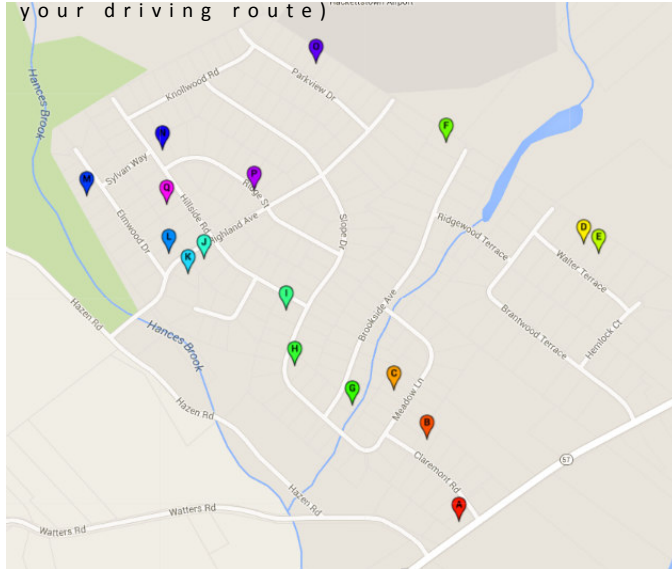

2015 Mansfield Township Town Wide Yard Sale April 25 & 26

Diamond Hill Neighborhood (Enter from Route 57)

- 2 Claremont Rd
- 15 Claremont Rd
- 12 Meadow Ln
- 10 Walter Terrace
- 8 Walter Terrace (Saturday)
- 40 Brookside Ave
- 3 Brookside Ave
- 8 Slope Dr
- 17 Slope Dr (Corner-Hillside)
- 7 Highland Ave
- 5 Highland Ave (Sunday)
- 1 Elmwood Dr (Saturday)
- 18 Elmwood Dr
- 19 Hillside Rd
- 12 Parkview Dr
- 12 Ridge St
- 20 Hillside Rd

DIAMOND HILL (Lists can be used to plan your driving route)

KENNSINGTON

Kensington & Laurel Ridge Neighborhoods (Enter Rt 57 & Airport Roads)

- 21 Ryan Way
- 24 Ryan Way
- 15 Saxton Ln
- 2 Flemming Pl
- 8 Winchester Ave
- 15 Ridgley St
- 21 Ridgley St
- 3 Wellington Pl
- 6 Oxford Ln
- 6 Canterbury Ln

Access map online from your smart phone and plan your route. <http://bit.ly/1cq07zn>

Port Murray (Lists can be used to plan your driving route)

Port Murray (Begin at Allen Road off Rt 57)

- 808 Rockport Rd
- 765 Rockport Rd
- 745 Rockport Rd
- 309 Hazen Rd
- 315 Hazen Rd
- 409 Rockport Rd
- 233 Mt Bethel Rd
- 572 Valley Rd
- 551 Valley Rd
- 100 Valley Rd
- 495 Hoffman Rd
- 212 Hoffman Rd
- 12 Hoffman Rd
- 233 Main St
- 298 Main St
- 48 Towpath Rd
- 17 Rockport Rd
- 49 Cherry Tree Bend Rd
- 34 Washburn Rd
- 1225 NJ-57 (Sunday)

Asbury Anderson/Butler Park

Asbury Anderson/Butler Park Neighborhood

- 38 Frome St
- 5 Clover Ave
- 70 Schafer Rd

Sunny View

Sunny View & Townhomes (Enter From Rt. 57 & Allen)

- 104 Hillside Terrace W
- 120 Sunnyview Ave W
- 119 Sunnyview Ave W
- 151 Riva Dr